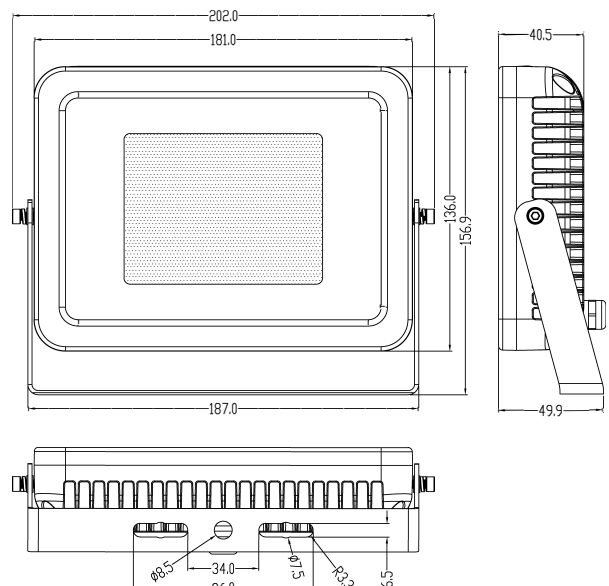

IMMEDIATE RESTART

These lights can be restarted immediately after being switched on.

SPECIFICATIONS

Power	30W
Input Voltage	220-240V AC 50/60Hz
Driver	Housed internally - Meanwell Driver with Surge Protection
LED Chips	Epistar™ (Made in Taiwan)
Colour Temperature	3000K (CRI - 70)
Lumens	2,700 lm
Beam Angle	90°
Life Span	50,000 hours
Fixture Material	Aluminium Alloy
Frame Colour	Grey
IP Rating	IP66
Reflector Type	Toughened Glass
Connections	Flex & plug supplied (1.4m)